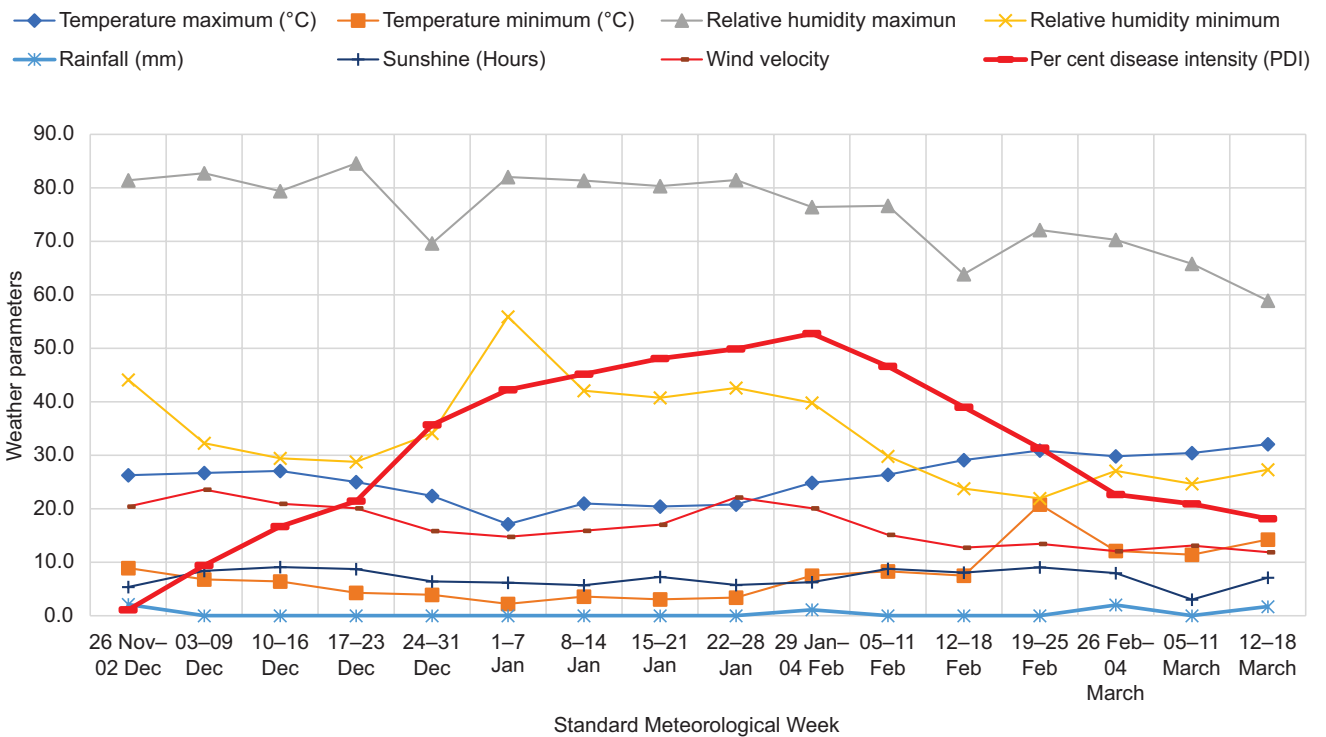

Supplementary Fig. 1 Characteristics and symptoms of *A. alternata*.

Supplementary Fig. 2 Progression of *Alternaria* leaf blight of isabgol in relation to weather parameters under epiphytotic conditions (Pooled basis, 2022–23 and 2023–24).